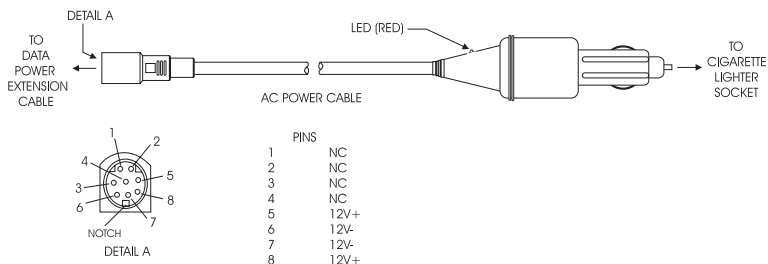

The following accessories can be obtained from Magellan Systems Corporation or any Magellan-authorized dealer. They connect to your GSC 100 through the data power extension cable:

DC Power Cigarette Lighter Adapter - allows you to connect the unit to power using a cigarette lighter.

Power Data Adapter Cable - allows access to serial port and NMEA interface for GPS operations and the RS-232 data download cable that ships with the unit.