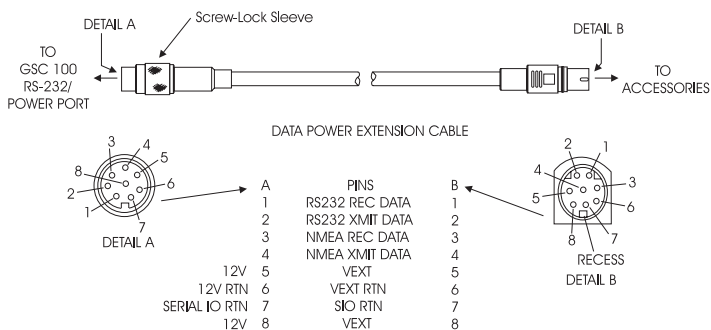

# Connecting External Power/Devices

The GSC 100 comes with a data power extension cable, shown below, that connects your GSC 100 to the AC power cable for external power. It also connects the RS-232 software update cable for uploading software and connects to various accessories.

## Data Power Extension Cable

To connect to external power, connect the screw-lock sleeve, shown above, to the RS-232/Power port on the side of the GSC 100. Take the AC power adapter cable, shown on the following page, and snap it onto the available end of the data power extension cable. Make sure that the connections are snug so as not to disconnect during use. The AC power adapter cable is now ready to plug into external power.

Use care when connecting the cables so as not to damage the connectors and contacts. Make sure the pins are correctly aligned before fastening.

## AC Power Cable

To connect the RS-232 software update cable, connect the screw-lock sleeve on the data power extension cable, shown on the previous page, to the RS-232/Power port on the side of the GSC 100. Take the RS-232 software update cable, shown below, and snap it onto the available end of the data power extension cable. Make sure that the connections are snug so as not to disconnect during use. The RS-232 software update cable is now ready to connect to the 9-pin serial port on your PC.