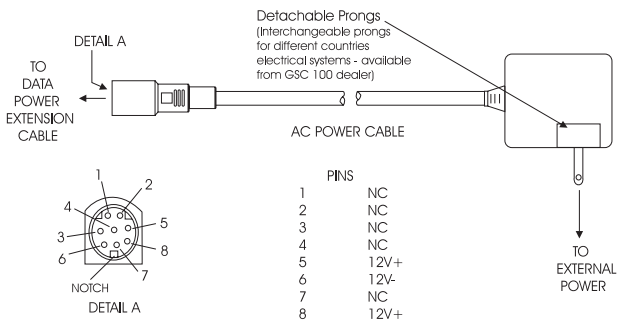

# Connecting External Power/Devices

The GSC 100 comes with a data power extension cable, shown below, that connects your GSC 100 to the AC power cable for external power. It also connects the RS-232 software update cable for uploading software and connects to various accessories.

## Data Power Extension Cable

To connect to external power, connect the screw-lock sleeve, shown above, to the RS-232/Power port on the side of the GSC 100. Take the AC power adapter cable, shown on the following page, and snap it onto the available end of the data power extension cable. Make sure that the connections are snug so as not to disconnect during use. The AC power adapter cable is now ready to plug into external power.

Use care when connecting the cables so as not to damage the connectors and contacts. Make sure the pins are correctly aligned before fastening.

## AC Power Cable

To connect the RS-232 software update cable, connect the screw-lock sleeve on the data power extension cable, shown on the previous page, to the RS-232/Power port on the side of the GSC 100. Take the RS-232 software update cable, shown below, and snap it onto the available end of the data power extension cable. Make sure that the connections are snug so as not to disconnect during use. The RS-232 software update cable is now ready to connect to the 9-pin serial port on your PC.