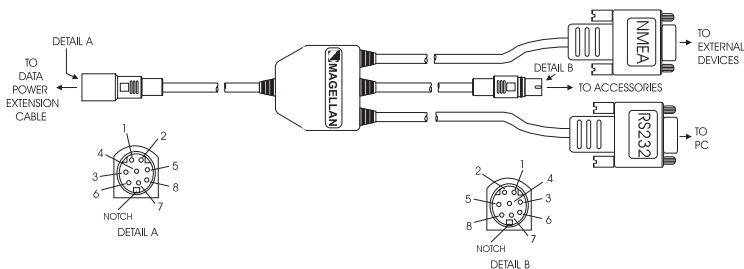

## Data Power Extension Cable

To connect to external power, connect the screw-lock sleeve, shown above, to the RS-232/Power port on the side of the GSC 100. Take the AC power adapter cable, shown on the following page, and snap it onto the available end of the data power extension cable. Make sure that the connections are snug so as not to disconnect during use. The AC power adapter cable is now ready to plug into external power.

## AC Power Cable

To connect the RS-232 software update cable, connect the screw-lock sleeve on the data power extension cable, shown on the previous page, to the RS-232/Power port on the side of the GSC 100. Take the RS-232 software update cable, shown below, and snap it onto the available end of the data power extension cable. Make sure that the connections are snug so as not to disconnect during use. The RS-232 software update cable is now ready to connect to the 9-pin serial port on your PC.

## RS-232 Software Update Cable

The following accessories can be obtained from Magellan Systems Corporation or any Magellan-authorized dealer. They connect to your GSC 100 through the data power extension cable:

**DC Power Cigarette Lighter Adapter** - allows you to connect the unit to power using a cigarette lighter.

**Power Data Adapter Cable** - allows access to serial port and NMEA interface for GPS operations and the RS-232 data download cable that ships with the unit.