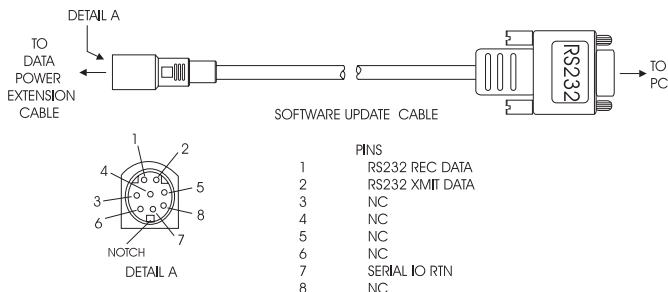

RS-232 Software Update Cable